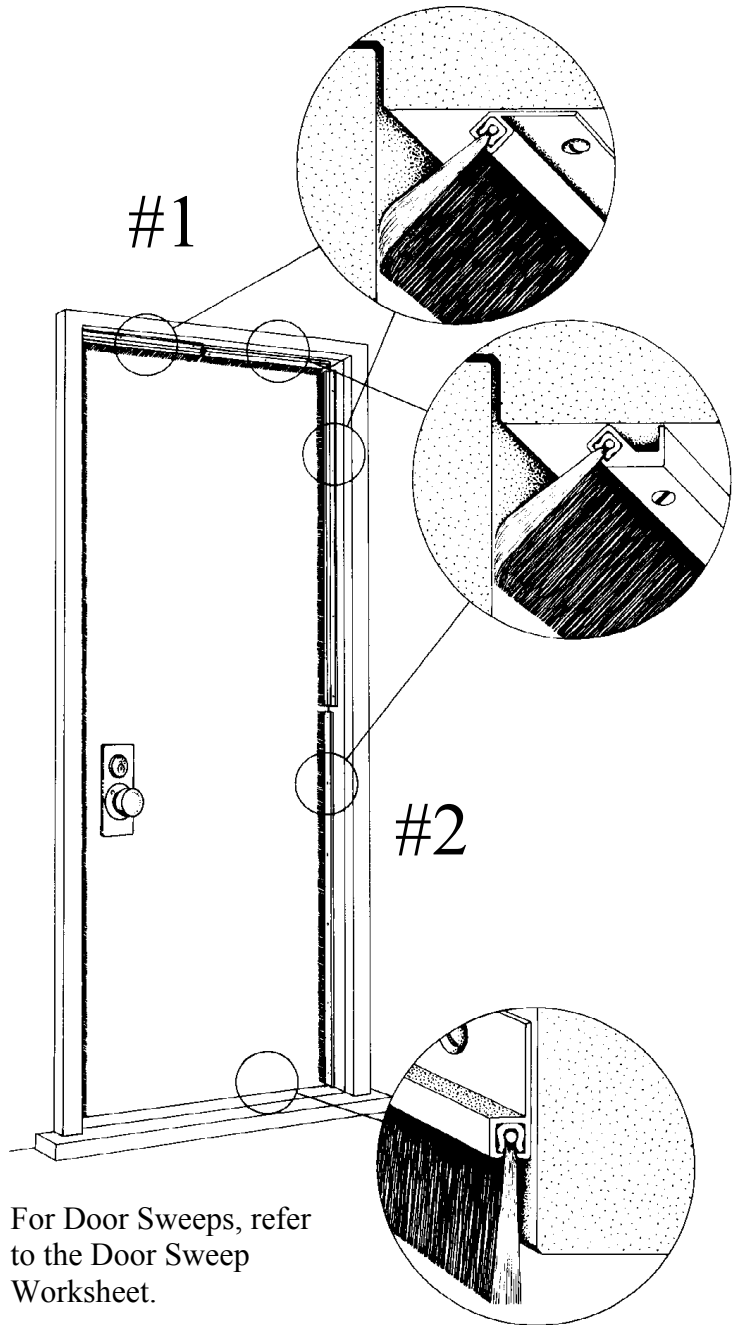

## Worksheet: DOOR JAMB KITS

#1. Measure the width of the top of the door (inches): \_\_\_\_\_

#2. Measure the length of door side (inches):  
\_\_\_\_\_

#3. Determine what color or finish you want for the brush holder (gold, silver, dark brown).  
\_\_\_\_\_

#4. Determine the holder angle for best fit.  
\_\_\_\_\_

#5. Select the proper Door Sweep Kit Product Number and quantity.  
\_\_\_\_\_

Product Code	Holder Color	Holder Angle	Door Size
J135GLD04BL17	Brass (gold)	35°	3' x 7'
J135CLA04BL17	clear (silver)	35°	3' x 7'
J135DUR04BL17	dark brown	35°	3' x 7'
J140GLD04BL17	Brass (gold)	40°	3' x 7'
JR40CLA04BL17	clear (silver)	40°	3' x 7'
J140CLA04BL17	clear (silver)	40°	3' x 7'
J140DUR04BL17	dark brown	40°	3' x 7'
J135GLD04BL18	Brass (gold)	35°	4' x 7'
J135CLA04BL18	clear (silver)	35°	4' x 7'
J135DUR04BL18	dark brown	35°	4' x 7'
J140GLD04BL18	Brass (gold)	40°	4' x 7'
JR40CLA04BL18	clear (silver)	40°	4' x 7'
J140CLA04BL18	clear (silver)	40°	4' x 7'
J140DUR04BL18	dark brown	40°	4' x 7'
J135GLD04BL20	Brass (gold)	35°	6' x 7'
J135CLA04BL20	clear (silver)	35°	6' x 7'
J135DUR04BL20	dark brown	35°	6' x 7'
J140GLD04BL20	Brass (gold)	40°	6' x 7'
JR40CLA04BL20	clear (silver)	40°	6' x 7'
J140CLA04BL20	clear (silver)	40°	6' x 7'
J140DUR04BL20	dark brown	40°	6' x 7'